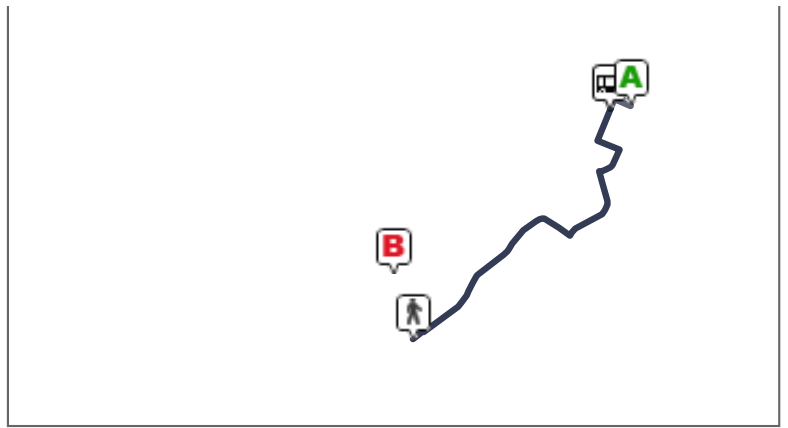

18:55 (dep)
 18:59 (arr) **walk** (approx. 150 m, approx. 4 min.)

Direction	Street	Distance
From	Phoenix Copenhagen, Hotel, København	
on	Dronningens Tværgade	103 m
turn left	Store Kongensgade (O2)	64 m
To	Dronningens Tværgade	

Get on at **Dronningens Tværgade** Departures in this direction every 10 min.

18:59 (dep)
 19:08 (arr) take **Bus 1A** towards Hvidovre Hospital, Sløjfen

Get off at **Hovedbanegården**

19:08 (dep)
 19:17 (arr) **walk** (approx. 500 m, approx. 9 min.)