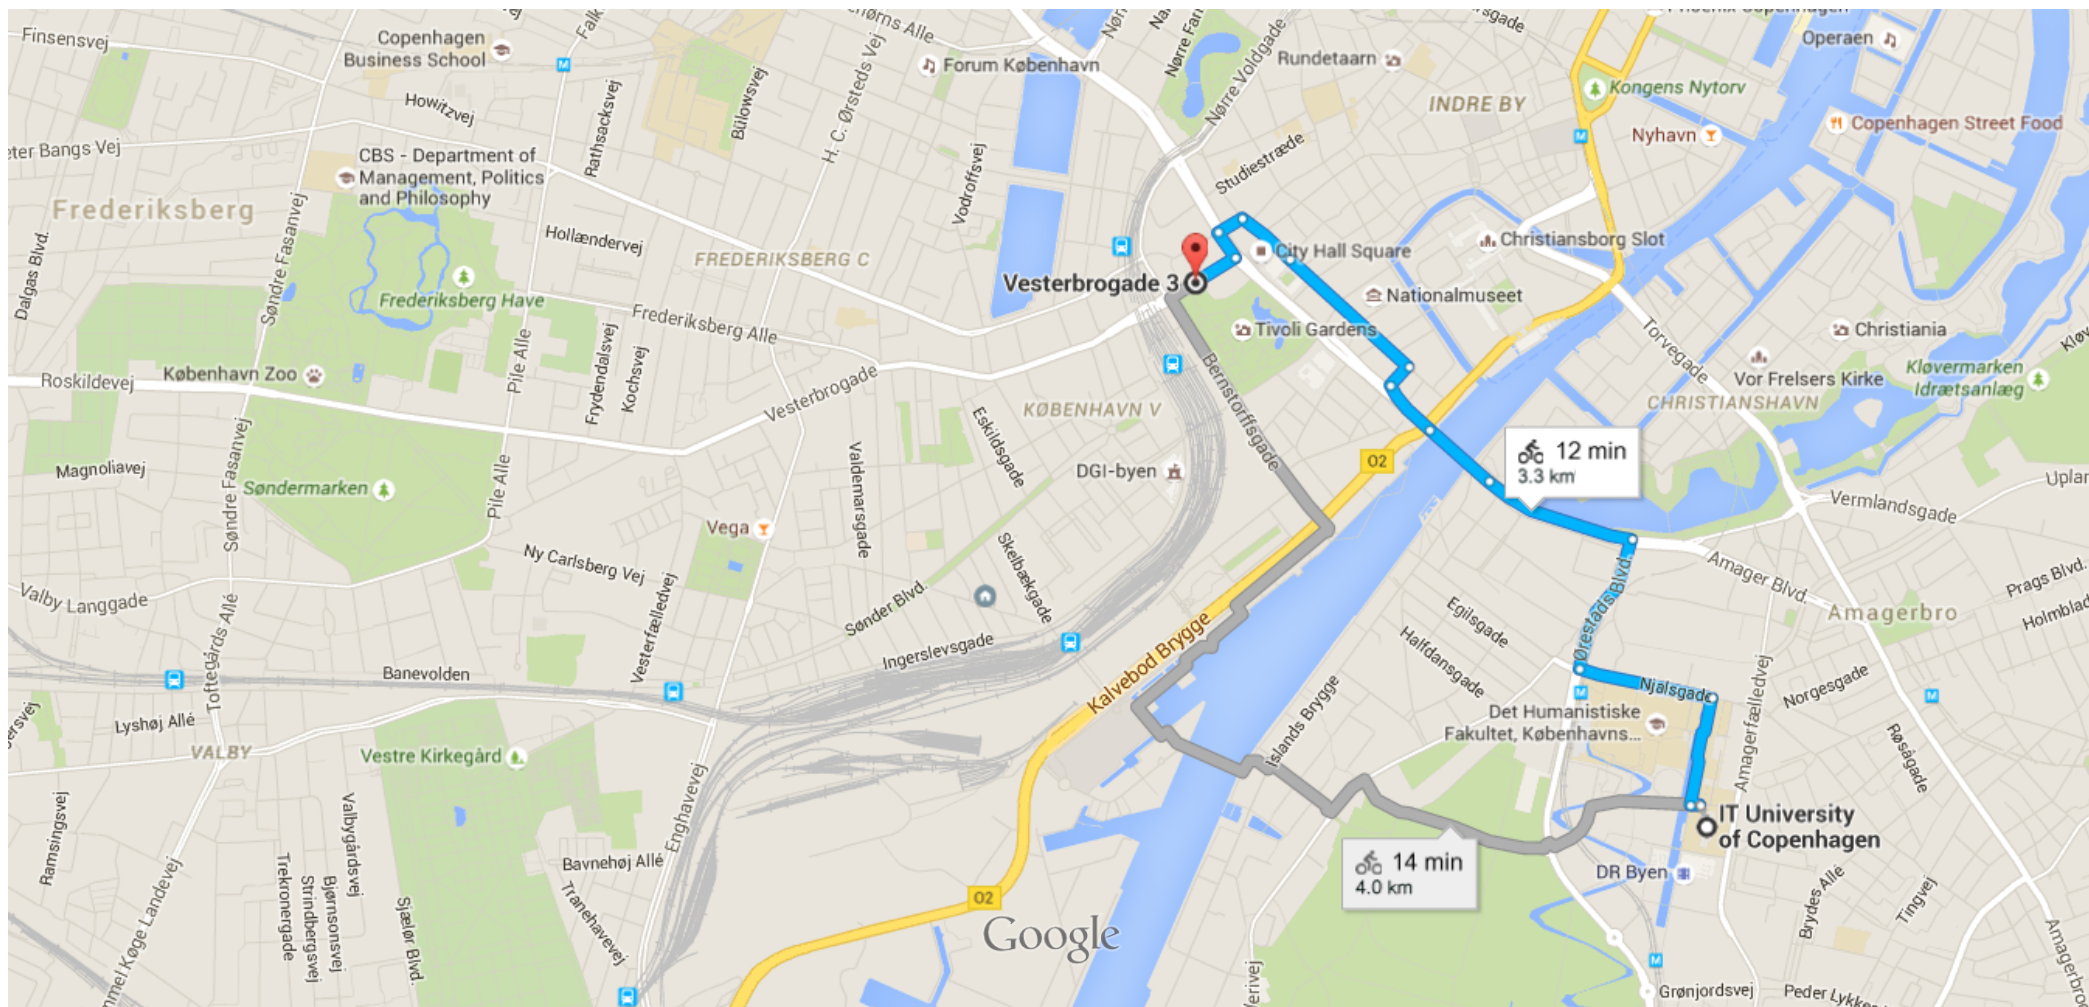

IT University of Copenhagen to Vesterbrogade 3, 1630 København

Bicycle 3.3 km, 12 min

The route is shown to the main Tivoli entrance, which is the closest one to the restaurant.

via Vester Voldgade

12 min

Mostly flat · Show bike paths

3.3 km

Details