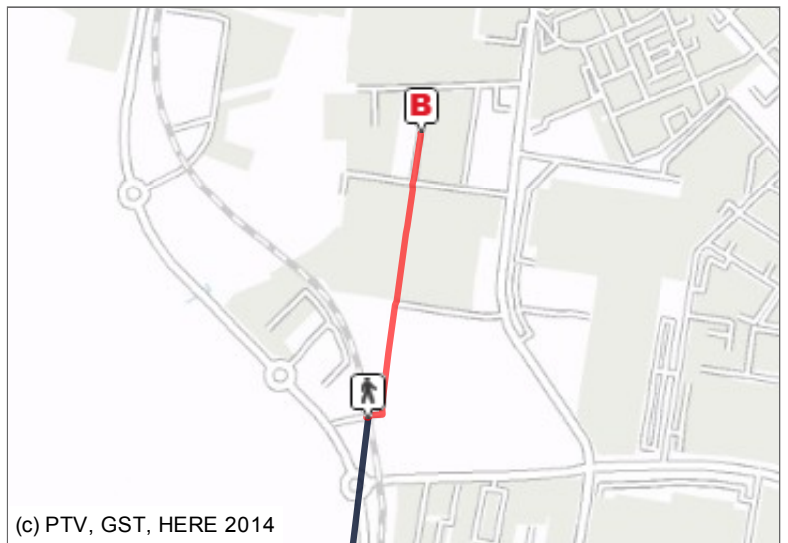

14:02	→	14:24	0:22	1	ØR 1363 walk Metro M1 walk
--------------	----------	--------------	-------------	----------	---

Your travel plan

Board at **Københavns Lufthavn St.** Departures in this direction every 10 min.

14:02 (dep)
14:07 (arr)

take **ØR 1363** towards Nivå St.

Low floor train

Get off the train at **Ørestad St.**

14:07 (dep)
14:11 (arr)

walk (approx. 4 min.)

Direction	Street	Distance
From	Ørestad St.	
To	Ørestad St. (Metro)	

Get on the metro at **Ørestad St. (Metro)** Departures in this direction every 4 min.

14:12 (dep)
14:16 (arr)

take **Metro M1** towards Vanløse st. (Metro)

Get off the metro at **DR Byen St. (Metro)**

14:16 (dep)
14:24 (arr)

walk (approx. 450 m, approx. 8 min.)

Direction	Street	Distance
From	DR Byen St. (Metro)	
on		22 m
turn left		347 m
straight		74 m
To	IT-Universitetet i København, Universitet/Faghøjsk	

Arrive at **IT-Universitetet i København, Universitet/Faghøjsk**