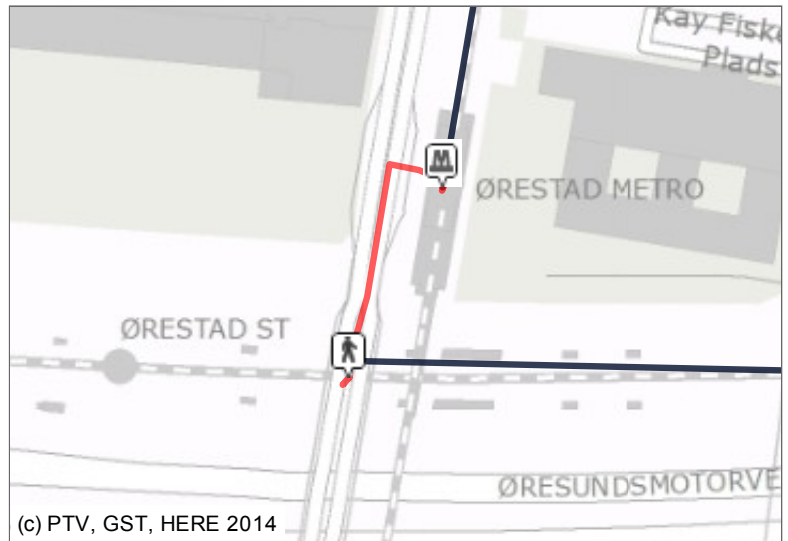

14:02	→	14:24	0:22	1	ØR 1363 walk Metro M1 walk
--------------	----------	--------------	-------------	----------	---

Your travel plan

Board at **Københavns Lufthavn St.** Departures in this direction every 10 min.

14:02 (dep)
14:07 (arr)

take **ØR 1363** towards Nivå St.

Low floor train

Get off the train at **Ørestad St.**

14:07 (dep)
14:11 (arr)

walk (approx. 4 min.)

Direction	Street	Distance
From	Ørestad St.	
To	Ørestad St. (Metro)	

Get on the metro at **Ørestad St. (Metro)** Departures in this direction every 4 min.

14:12 (dep)
14:16 (arr)

take **Metro M1** towards Vanløse st. (Metro)

Get off the metro at **DR Byen St. (Metro)**

14:16 (dep)
14:24 (arr)

walk (approx. 450 m, approx. 8 min.)

Direction	Street	Distance
From	DR Byen St. (Metro)	
on		22 m
turn left		347 m
straight		74 m
To	IT-Universitetet i København, Universitet/Faghøjsk	

Arrive at **IT-Universitetet i København, Universitet/Faghøjsk**